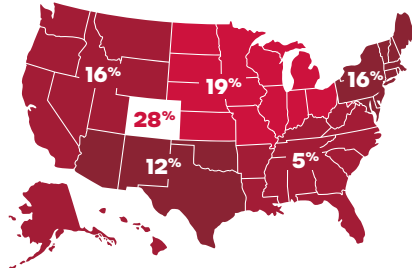

18

Division I athletic teams

5,800+

Undergraduate students

6,900+

Graduate students

100+

Programs of study

10:1

Student-to-faculty ratio

Over **100** study abroad partner programs

DU students come from:

\$79,193

2024-2025 cost of attendance for undergraduates living on campus

\$51,002

Average need-based financial aid offer for first-year students