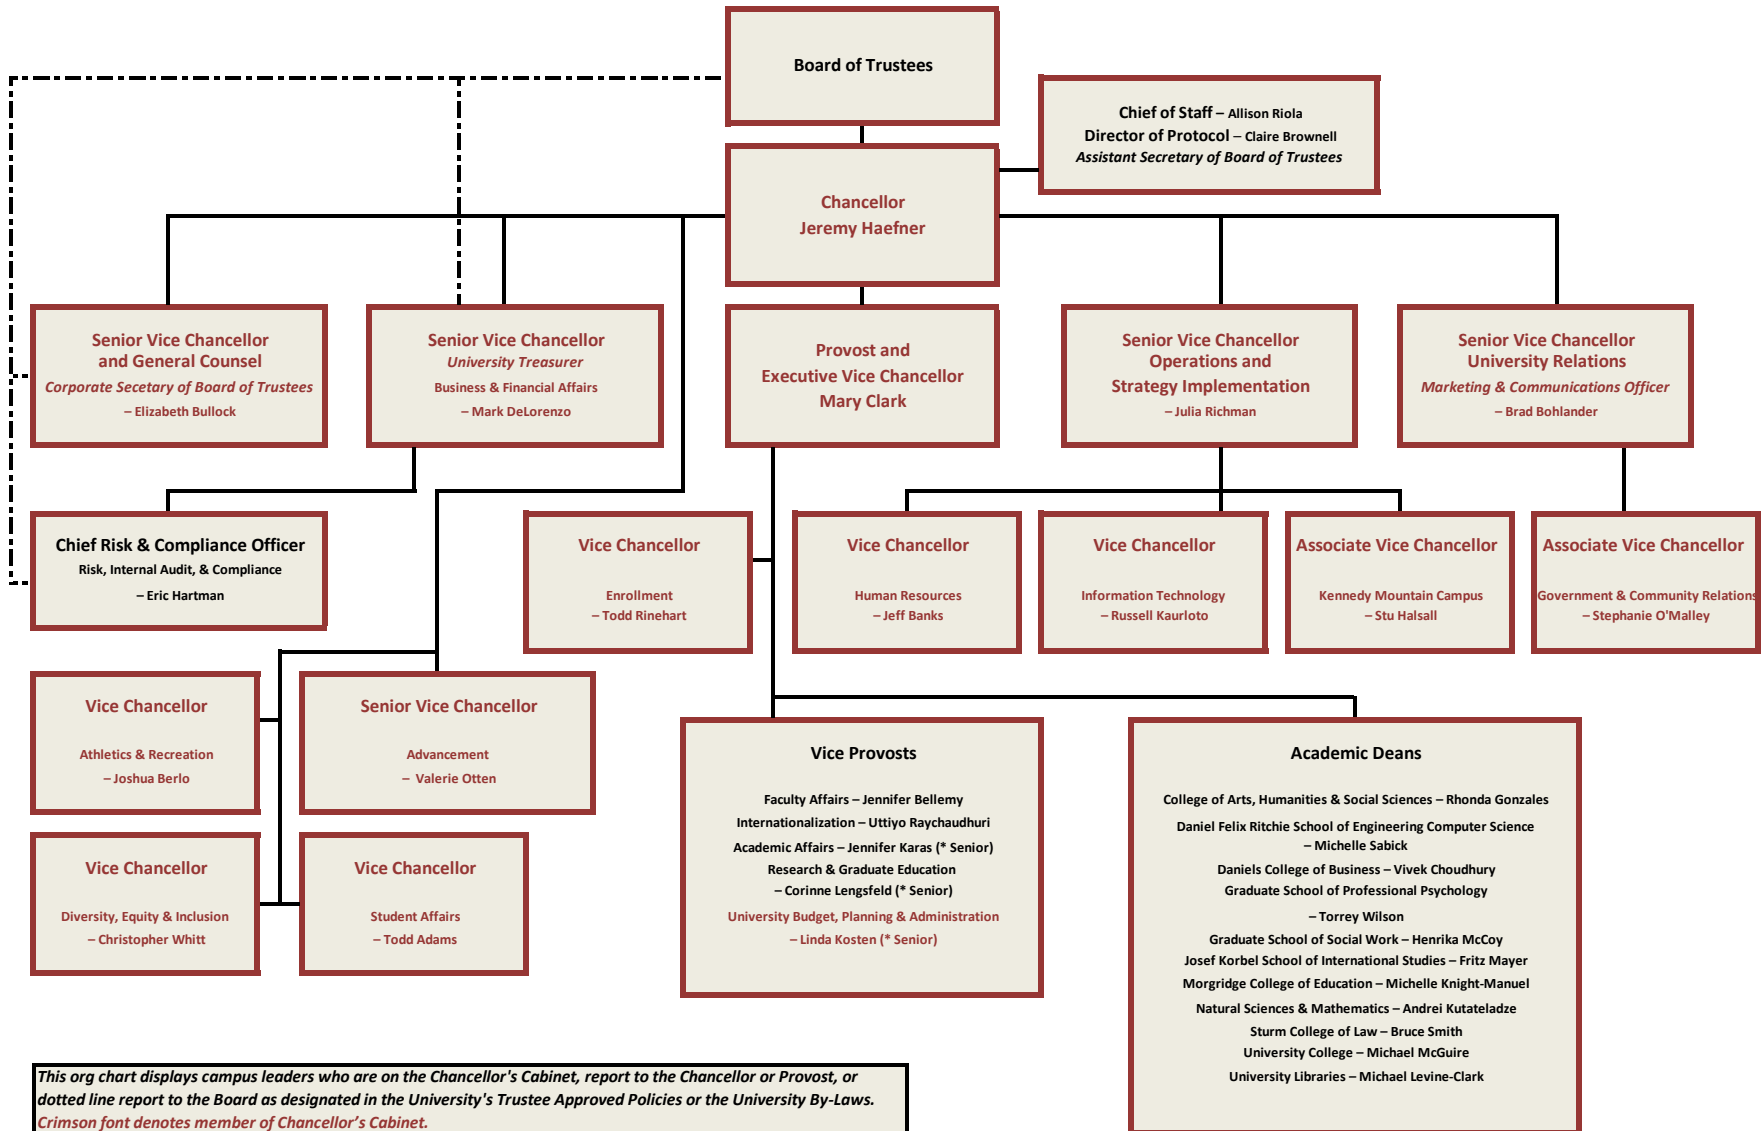

# UNIVERSITY OF DENVER – ORGANIZATIONAL CHART

*This org chart displays campus leaders who are on the Chancellor's Cabinet, report to the Chancellor or Provost, or dotted line report to the Board as designated in the University's Trustee Approved Policies or the University By-Laws. **Crimson font denotes member of Chancellor's Cabinet.***